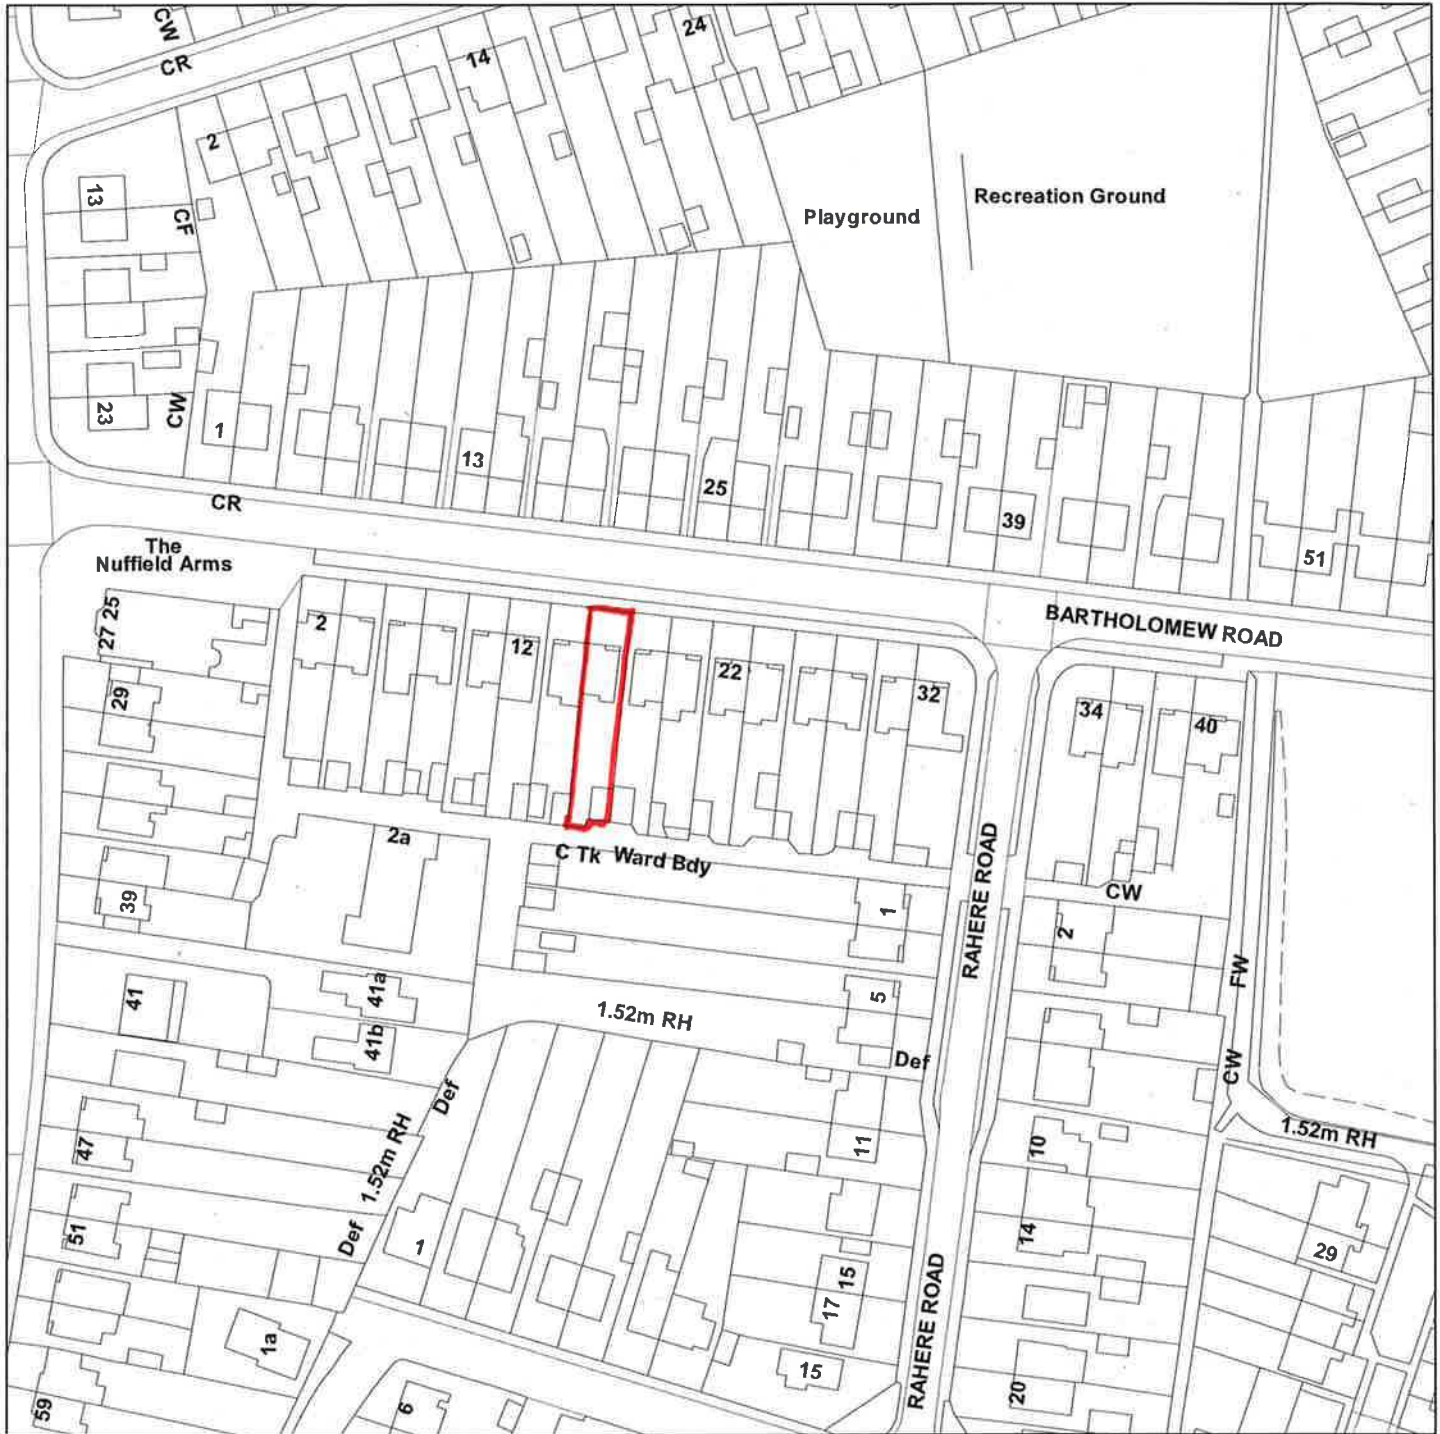

12/00228/FUL

16 Bartholomew Road

Scale : 1:1250

© Crown Copyright and database right 2011, Ordnance Survey 100019348.

Organisation	Oxford City Council
Department	Planning
Comments	
Date	18 May 2012
SLA Number	100019348